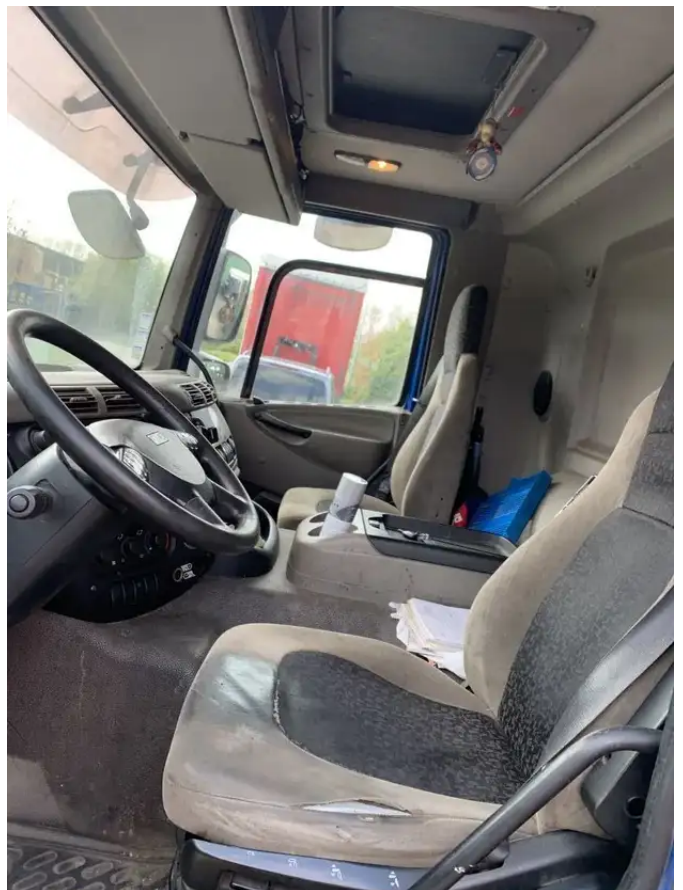

DAF CF 85.360

General features

Brand	DAF
Model	CF 85.360
Subcategory	Swap body
Odometer reading	1.002.000km
Construction year	2009
Condition	Used
Fuel	Diesel

Characteristics

Cabin no

DAF CF 85.360

Technical specifications

Number of axes	3
Axis configuration	6x2
Transmission	Automatic

Accessories