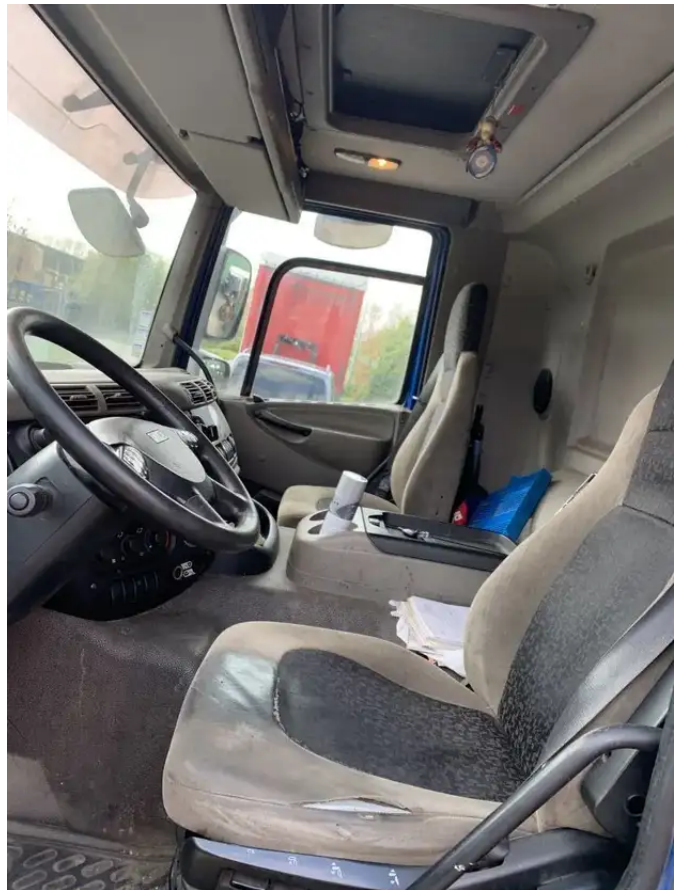

DAF CF 85.360

General features

Brand	DAF
Model	CF 85.360
Subcategory	Swap body
Odometer reading	1.002.000km
Construction year	2009
Condition	Used
Fuel	Diesel

Characteristics

Cabin no

DAF CF 85.360

Technical specifications

Number of axes	3
Axis configuration	6x2
Transmission	Automatic

Accessories