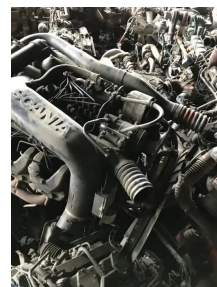

## General features

Brand Scania

---

Subcategory Engine

---

Condition Used

Scania V8 DSC 14 15 L02

Accessories