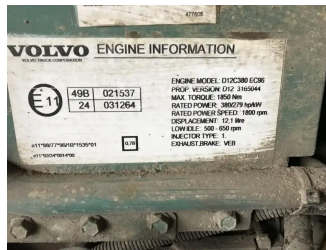

Volvo D12C380

General features

Brand Volvo

Subcategory Engine

Condition Used

Volvo D12C380

Accessories