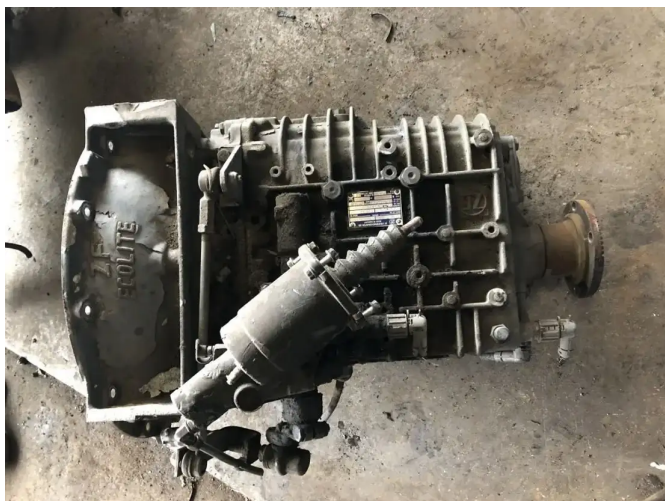

ZF ECOLITE 6S850

General features

Brand	ZF
Subcategory	Gearbox
Condition	Used
General condition	Very good

ZF ECOLITE 6S850

Accessories